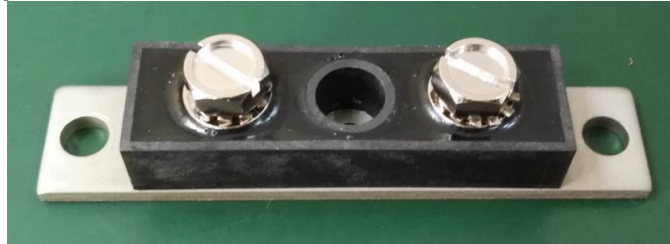

1. Finish Goods PKG photo

2. Packing method

Inner box

Outer box

Fig.1- Box pack for PRM4

Package version	Inner box L×W×H (mm)	Pcs/ Inner box	Outer box L×W×H (mm)	Pcs/ Outer box
PRM4	340*190*33	9	350*345*430	180